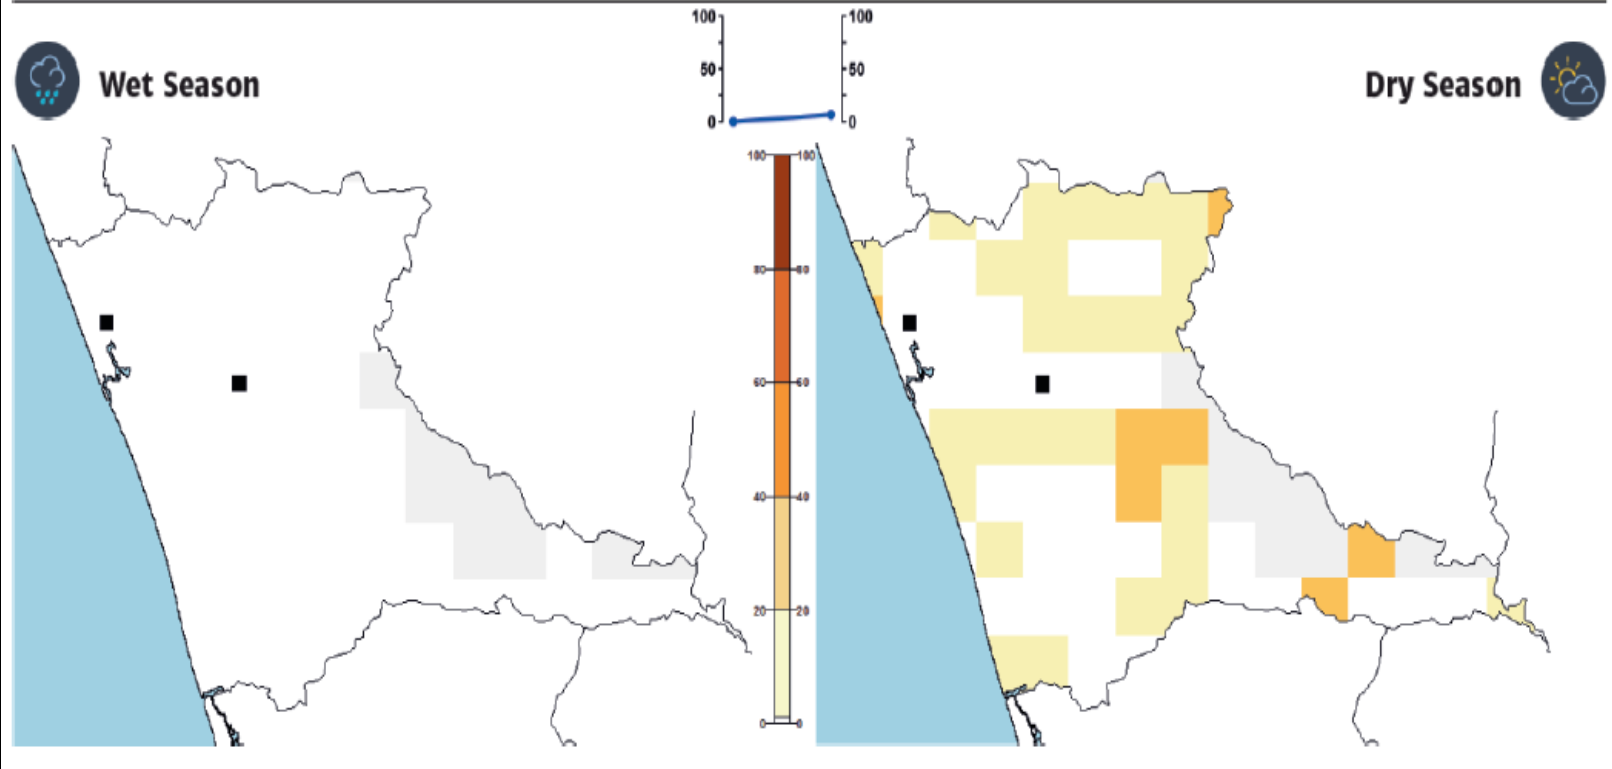

Thrissur Bird Atlas

Migratory patterns

Greenish/Green Warbler

Phylloscopus nitidus/trochiloides

ഇളം/കടും പച്ചപ്പൊടിക്കുരുവി