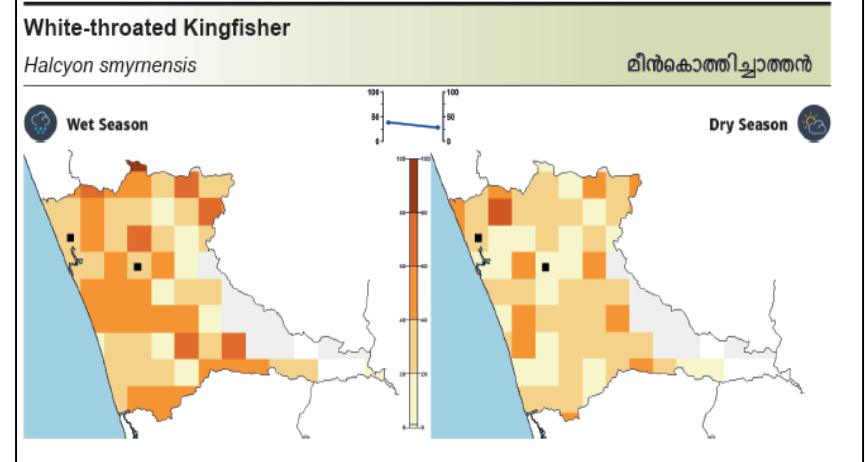

Little Cormorant

Phalacrocorax niger

ചെറിയ നീർക്കാക്ക

Wet Season

Dry Season

Thrissur Bird Atlas

Wetland residents

Baya Weaver

മയിൽ

Wet Season

Dry Season

Thrissur Bird Atlas

Common birds

Thrissur Bird Atlas

Common birds

Thrissur Bird Atlas

Shrinking habitats....

Thrissur Bird Atlas - learning

Best birding time is 6-10

New habitats, threats

More birders, e-birders

More birding hotspots

Thrissur Bird Atlas – Support required

Forest permissions