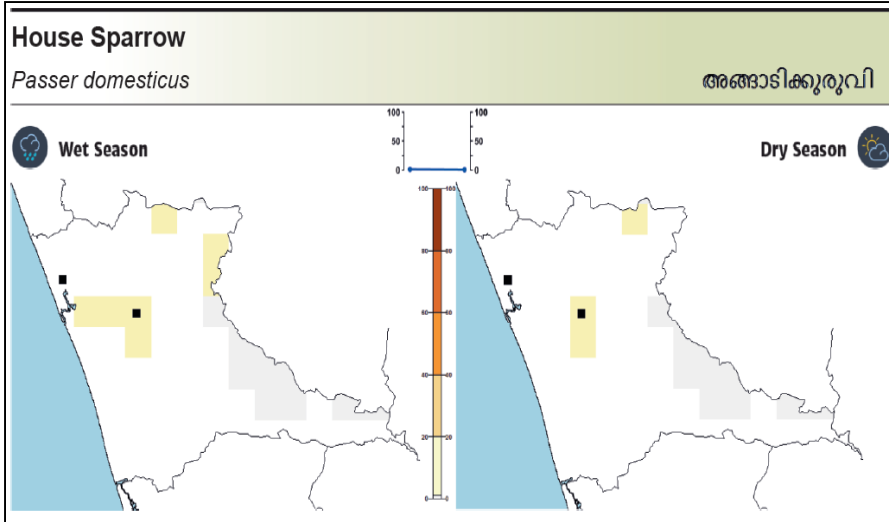

മയിൽ

Wet Season

Dry Season

Thrissur Bird Atlas

Common birds

Thrissur Bird Atlas

Common birds

Thrissur Bird Atlas

Shrinking habitats....

Thrissur Bird Atlas - learning

Best birding time is 6-10

New habitats, threats

More birders, e-birders

More birding hotspots

Thrissur Bird Atlas – Support required

Forest permissions