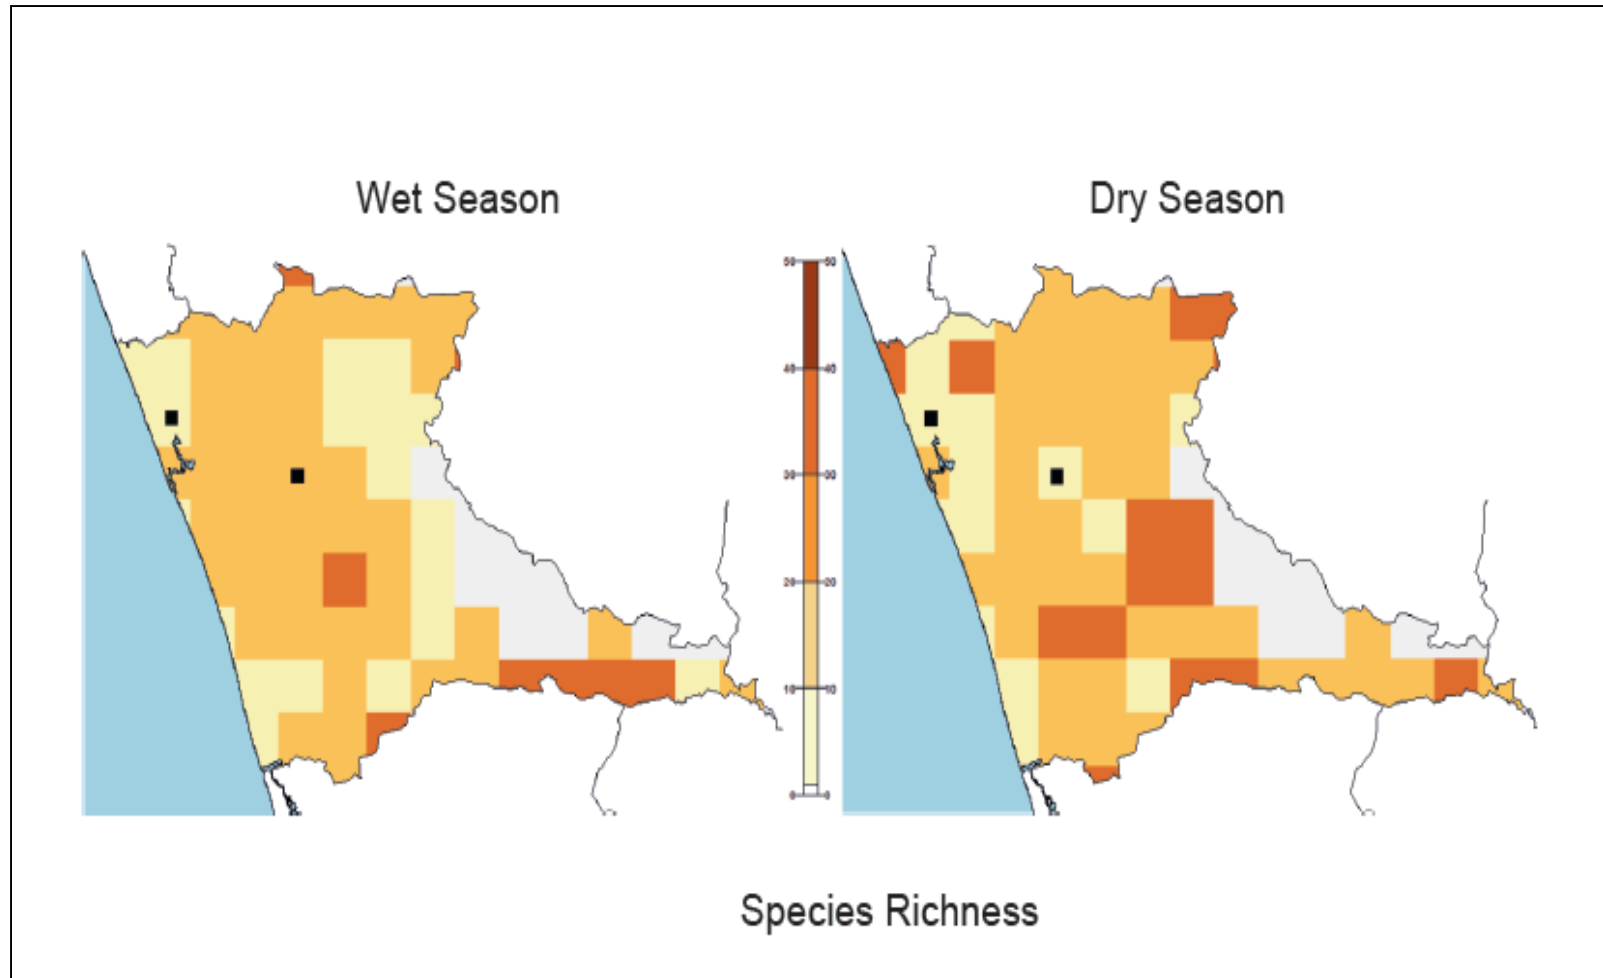

Results, Learning and Concerns

2015-16

Thrissur Bird Atlas - recap

278 sq. km survey

500 hours of birding

100+ bird watchers

Forests, wetlands, cities

Thrissur Bird Atlas - results

259 species

50,000 birds

~30 species / sq. km

Top 15 species are seen
in 60% area of Thrissur

Thrissur Bird Atlas – results

Thrissur Bird Atlas

Migratory patterns

Greenish/Green Warbler

Migratory patterns

Indian Paradise-Flycatcher

Terpsiphone paradisi

നാകമോഹൻ

Thrissur Bird Atlas

Wetland residents

Thrissur Bird Atlas

Wetland residents

Shrinking habitats....

Thrissur Bird Atlas - learning

Best birding time is 6-10

New habitats, threats

More birders, e-birders

More birding hotspots

Thrissur Bird Atlas – Support required

Forest permissions