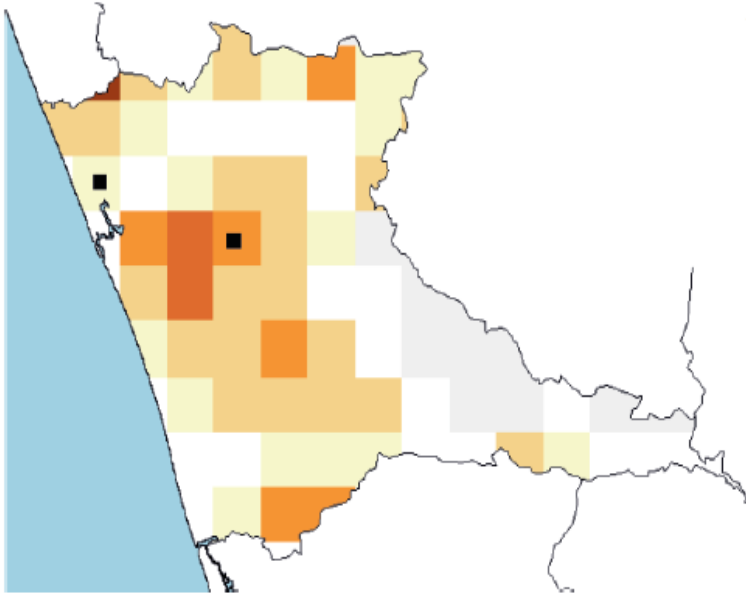

259 species

50,000 birds

~30 species / sq. km

Top 15 species are seen
in 60% area of Thrissur

Thrissur Bird Atlas – results

Thrissur Bird Atlas

Migratory patterns

Greenish/Green Warbler

Migratory patterns

Indian Paradise-Flycatcher

Terpsiphone paradisi

നാകമോഹൻ

Thrissur Bird Atlas

Wetland residents

Thrissur Bird Atlas

Wetland residents

Little Cormorant

Phalacrocorax niger

ചെറിയ നീർക്കാക്ക

Wet Season

Dry Season

Thrissur Bird Atlas

Wetland residents

Baya Weaver