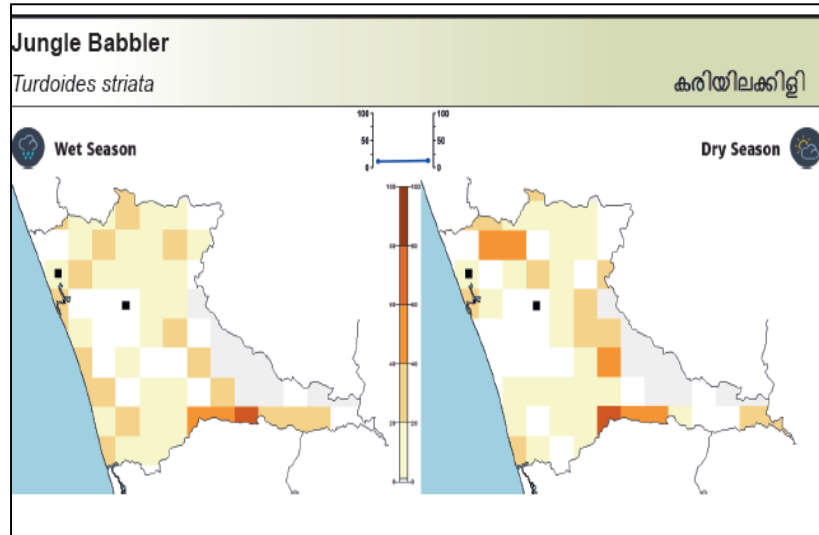

മയിൽ

Wet Season

Dry Season

Thrissur Bird Atlas

Common birds

Thrissur Bird Atlas

Common birds

Thrissur Bird Atlas

Shrinking habitats....

Thrissur Bird Atlas - learning

Best birding time is 6-10

New habitats, threats

More birders, e-birders

More birding hotspots

Thrissur Bird Atlas – Support required

Forest permissions