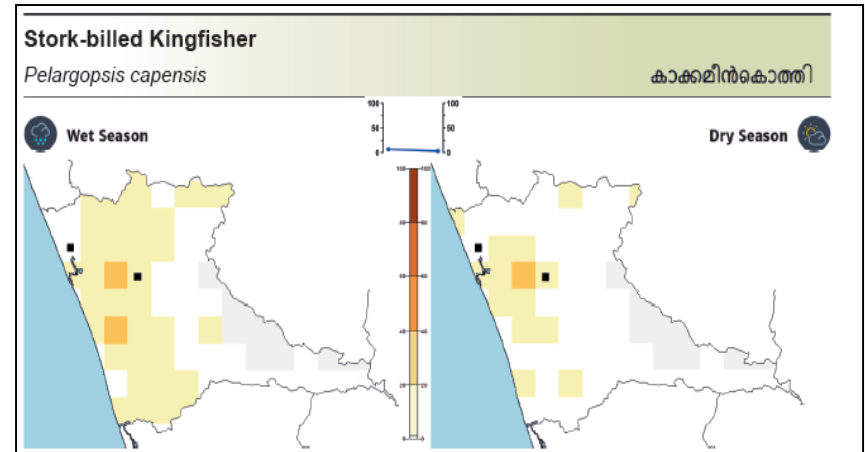

മയിൽ

Wet Season

Dry Season

Thrissur Bird Atlas

Common birds

Thrissur Bird Atlas

Common birds

Thrissur Bird Atlas

Shrinking habitats....

Thrissur Bird Atlas - learning

Best birding time is 6-10

New habitats, threats

More birders, e-birders

More birding hotspots

Thrissur Bird Atlas – Support required

Forest permissions