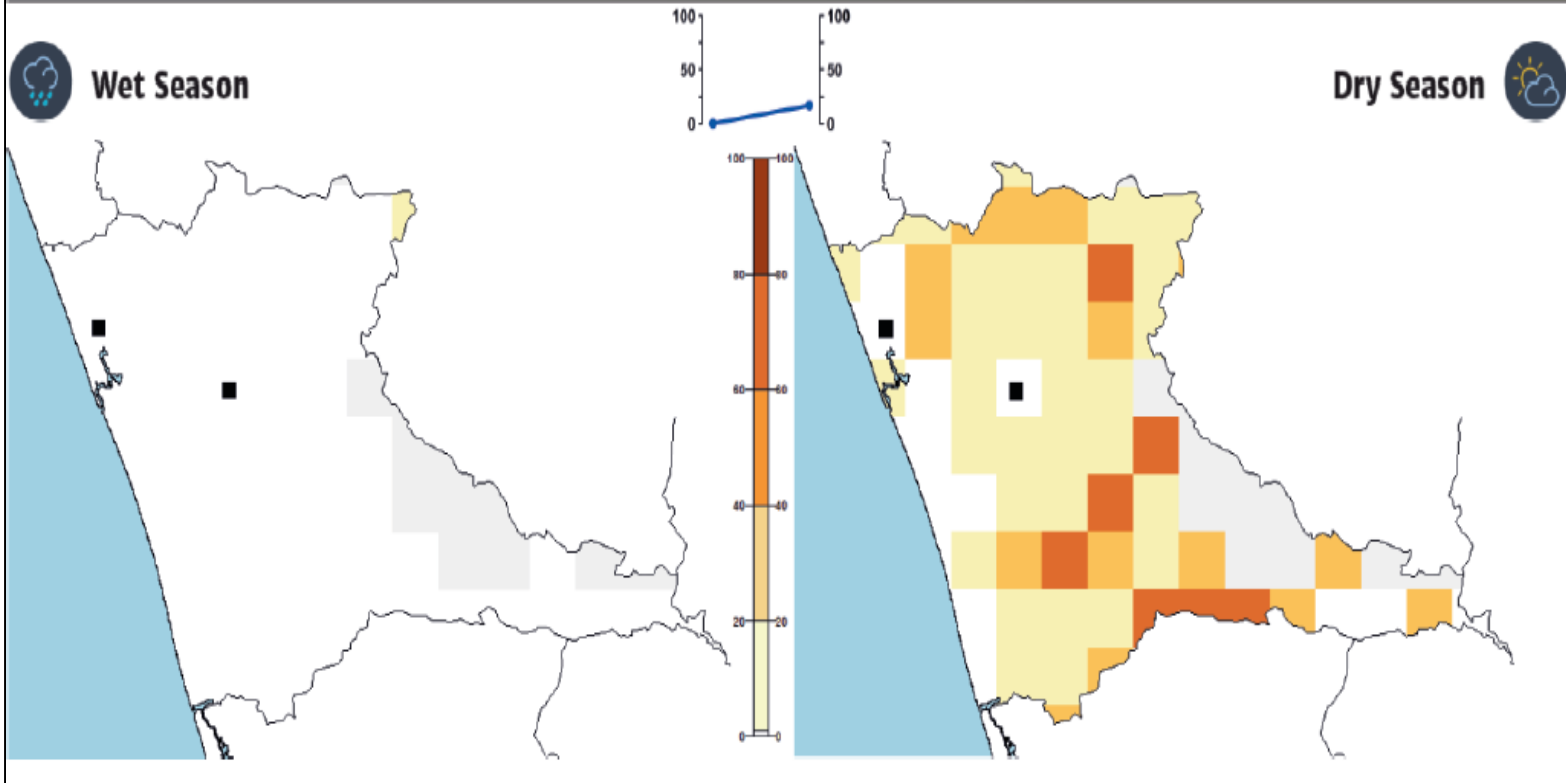

Thrissur Bird Atlas

Migratory patterns

Indian Golden Oriole

Oriolus kundoo

മഞ്ഞക്കിളി