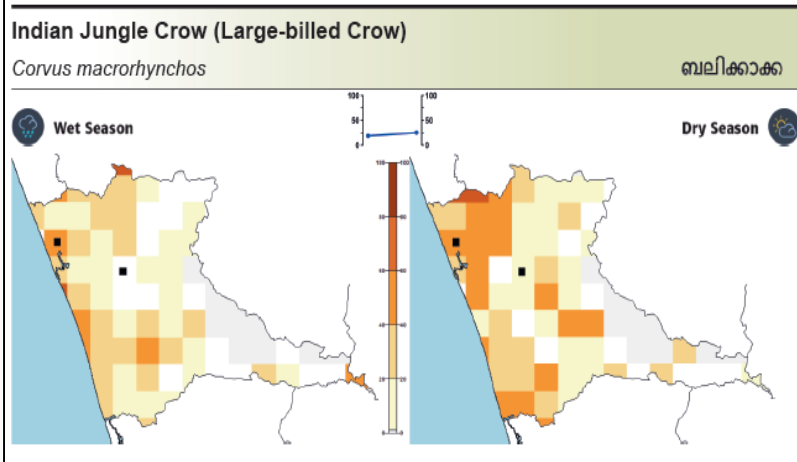

Little Cormorant

Phalacrocorax niger

ചെറിയ നീർക്കാക്ക

Wet Season

Dry Season

Thrissur Bird Atlas

Wetland residents

Baya Weaver

മയിൽ

Wet Season

Dry Season

Thrissur Bird Atlas

Common birds

Thrissur Bird Atlas

Common birds

Thrissur Bird Atlas

Shrinking habitats....

Thrissur Bird Atlas - learning

Best birding time is 6-10

New habitats, threats

More birders, e-birders

More birding hotspots

Thrissur Bird Atlas – Support required

Forest permissions