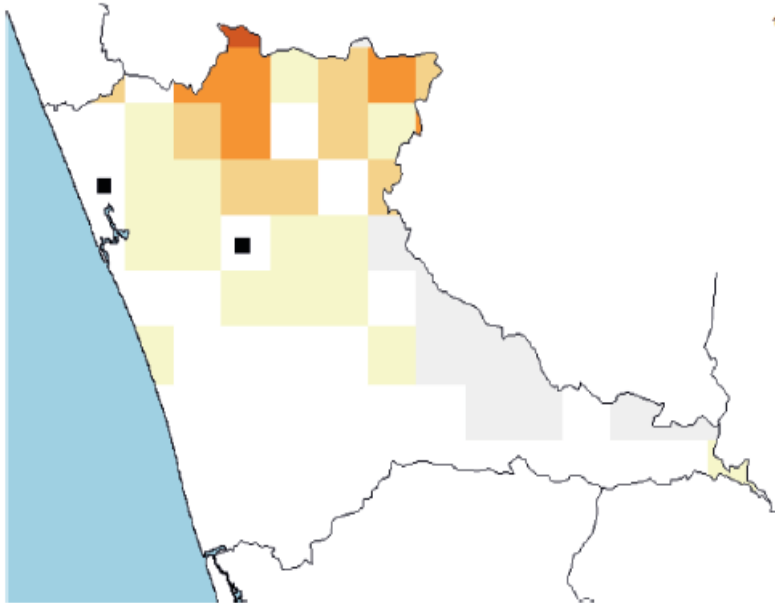

Thrissur Bird Atlas

Changing habitats...

Indian Peafowl

Pavo cristatus

മയിൽ

Wet Season