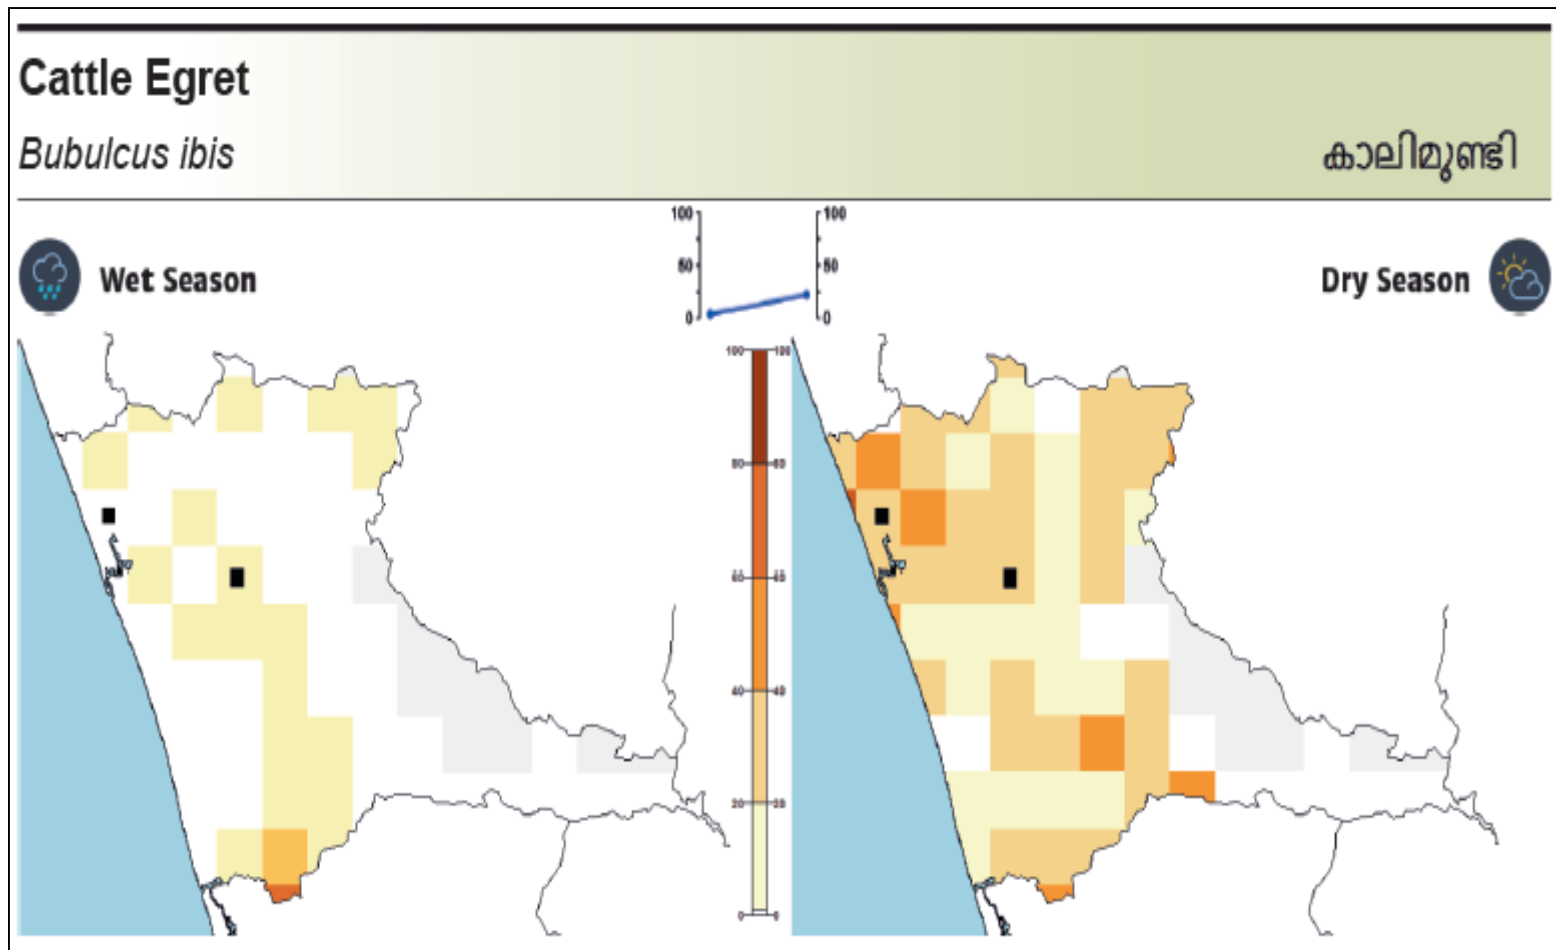

Migratory patterns

Indian Paradise-Flycatcher

Terpsiphone paradisi

നാകമോഹൻ

Thrissur Bird Atlas

Wetland residents

Thrissur Bird Atlas

Wetland residents

Little Cormorant

Phalacrocorax niger

ചെറിയ നീർക്കാക്ക

Wet Season

Dry Season

Thrissur Bird Atlas

Wetland residents

Baya Weaver