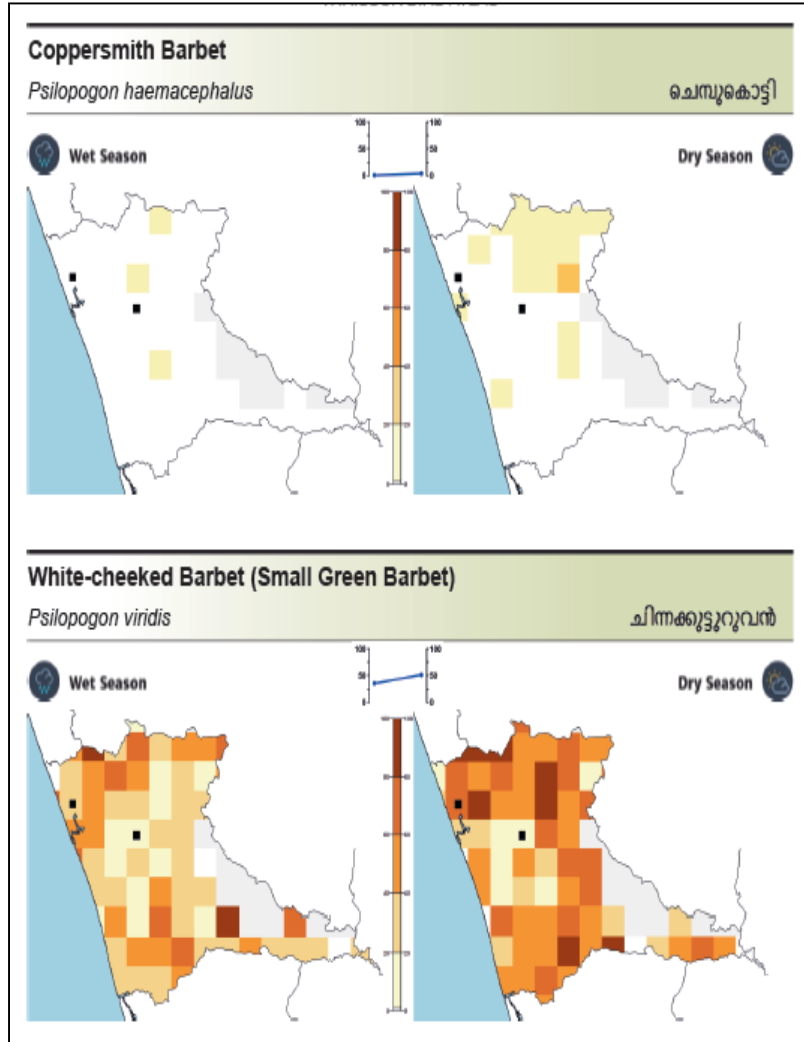

Thrissur Bird Atlas

Barbets & Parakeets