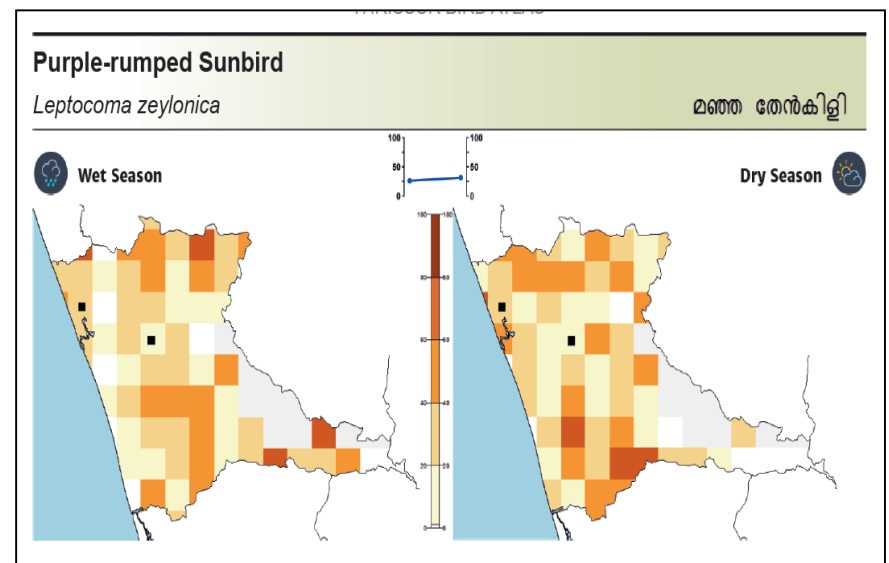

Little Cormorant

Phalacrocorax niger

ചെറിയ നീർക്കാക്ക

Wet Season

Dry Season

Thrissur Bird Atlas

Wetland residents

Baya Weaver

മയിൽ

Wet Season

Dry Season

Thrissur Bird Atlas

Common birds

Thrissur Bird Atlas

Common birds

Thrissur Bird Atlas

Shrinking habitats....

Thrissur Bird Atlas - learning

Best birding time is 6-10

New habitats, threats

More birders, e-birders

More birding hotspots

Thrissur Bird Atlas – Support required

Forest permissions