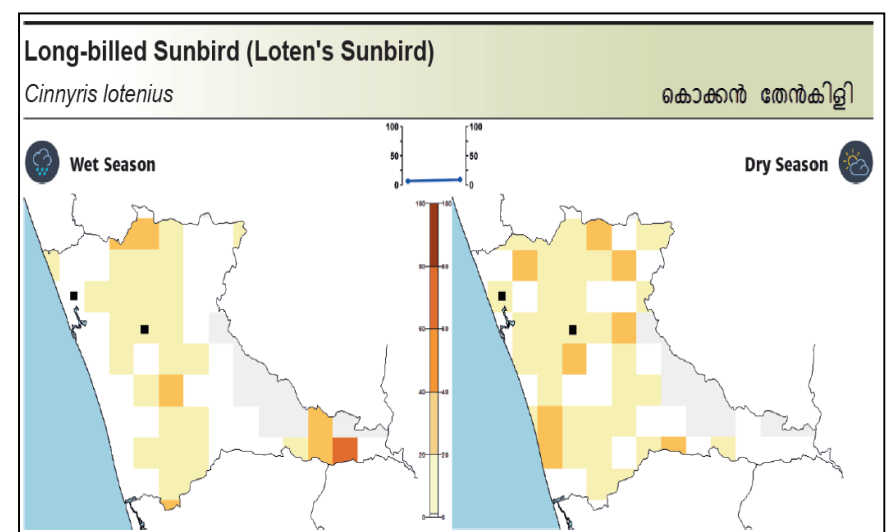

മയിൽ

Wet Season

Dry Season

Thrissur Bird Atlas

Common birds

Thrissur Bird Atlas

Common birds

Thrissur Bird Atlas

Shrinking habitats....

Thrissur Bird Atlas - learning

Best birding time is 6-10

New habitats, threats

More birders, e-birders

More birding hotspots

Thrissur Bird Atlas – Support required

Forest permissions