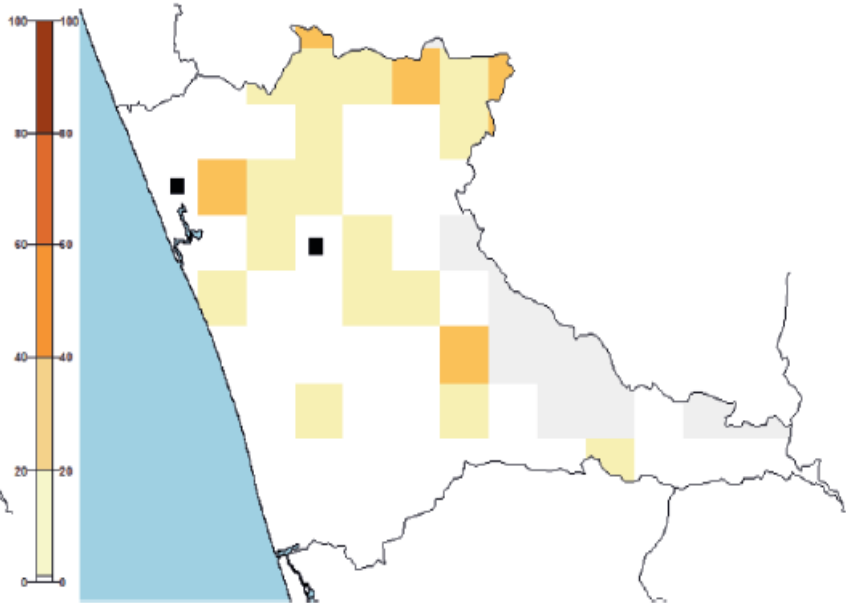

Migratory patterns

Indian Paradise-Flycatcher

Terpsiphone paradisi

നാകമോഹൻ

Thrissur Bird Atlas

Wetland residents

Thrissur Bird Atlas

Wetland residents

Little Cormorant

Phalacrocorax niger

ചെറിയ നീർക്കാക്ക

Wet Season

Dry Season

Thrissur Bird Atlas

Wetland residents

Baya Weaver

Ploceus philippinus

ആറ്റക്കുരുവി

Thrissur Bird Atlas

Barbets & Parakeets

Thrissur Bird Atlas

Changing habitats...

Indian Peafowl

Pavo cristatus

മയിൽ

Wet Season

Dry Season

Thrissur Bird Atlas

Common birds

Thrissur Bird Atlas

Common birds

Thrissur Bird Atlas