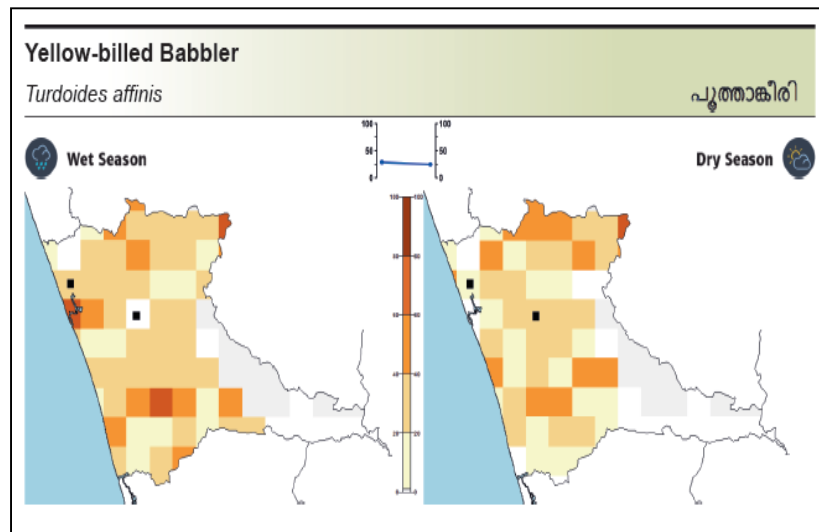

Little Cormorant

Phalacrocorax niger

ചെറിയ നീർക്കാക്ക

Wet Season

Dry Season

Thrissur Bird Atlas

Wetland residents

Baya Weaver

മയിൽ

Wet Season

Dry Season

Thrissur Bird Atlas

Common birds

Thrissur Bird Atlas

Common birds

Thrissur Bird Atlas

Shrinking habitats....

Thrissur Bird Atlas - learning

Best birding time is 6-10

New habitats, threats

More birders, e-birders

More birding hotspots

Thrissur Bird Atlas – Support required

Forest permissions