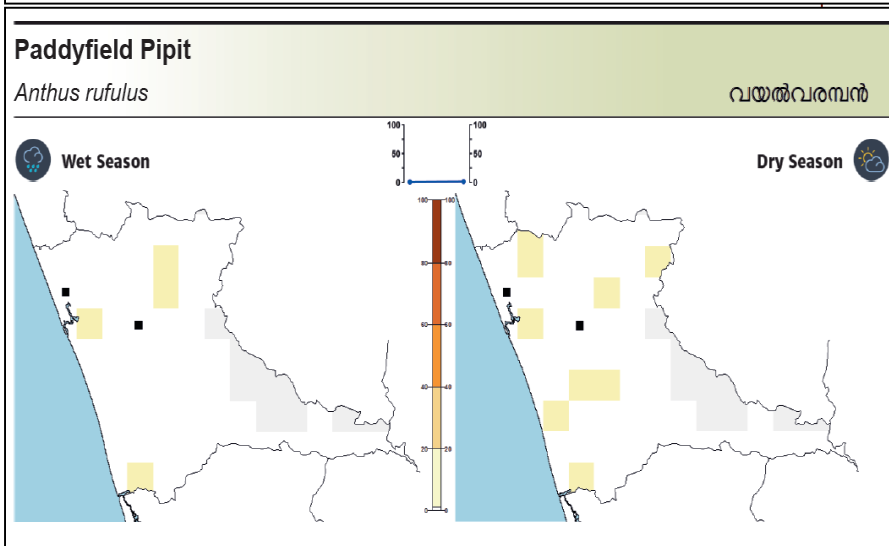

മയിൽ

Wet Season

Dry Season

Thrissur Bird Atlas

Common birds

Thrissur Bird Atlas

Common birds

Thrissur Bird Atlas

Shrinking habitats....

Thrissur Bird Atlas - learning

Best birding time is 6-10

New habitats, threats

More birders, e-birders

More birding hotspots

Thrissur Bird Atlas – Support required

Forest permissions