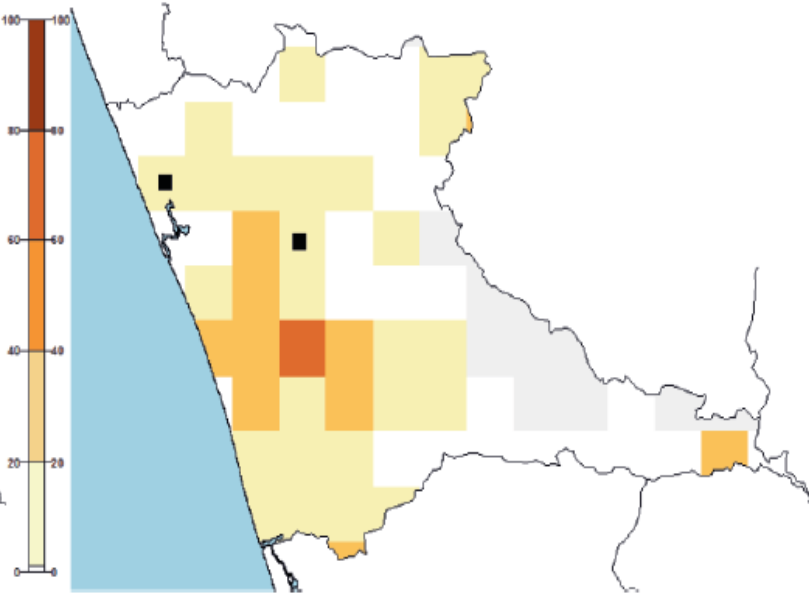

Migratory patterns

Indian Paradise-Flycatcher

Terpsiphone paradisi

നാകമോഹൻ

Thrissur Bird Atlas

Wetland residents

Thrissur Bird Atlas

Wetland residents

Little Cormorant

Phalacrocorax niger

ചെറിയ നീർക്കാക്ക

Wet Season

Dry Season

Thrissur Bird Atlas

Wetland residents

Baya Weaver