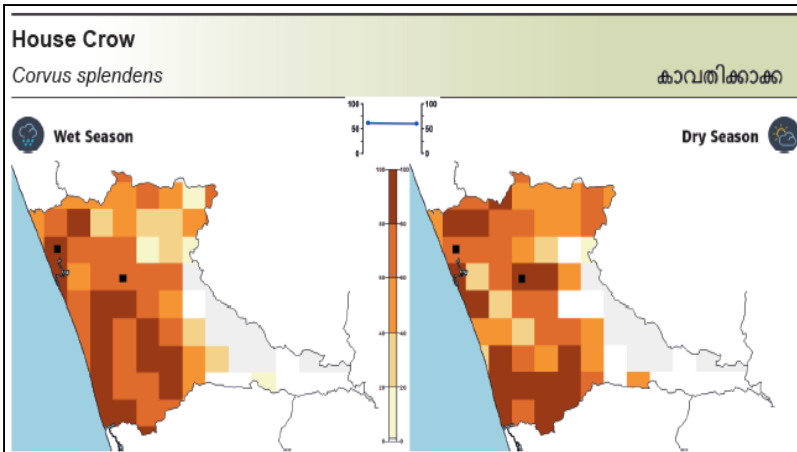

Little Cormorant

Phalacrocorax niger

ചെറിയ നീർക്കാക്ക

Wet Season

Dry Season

Thrissur Bird Atlas

Wetland residents

Baya Weaver

മയിൽ

Wet Season

Dry Season

Thrissur Bird Atlas

Common birds

Thrissur Bird Atlas

Common birds

Thrissur Bird Atlas

Shrinking habitats....

Thrissur Bird Atlas - learning

Best birding time is 6-10

New habitats, threats

More birders, e-birders

More birding hotspots

Thrissur Bird Atlas – Support required

Forest permissions