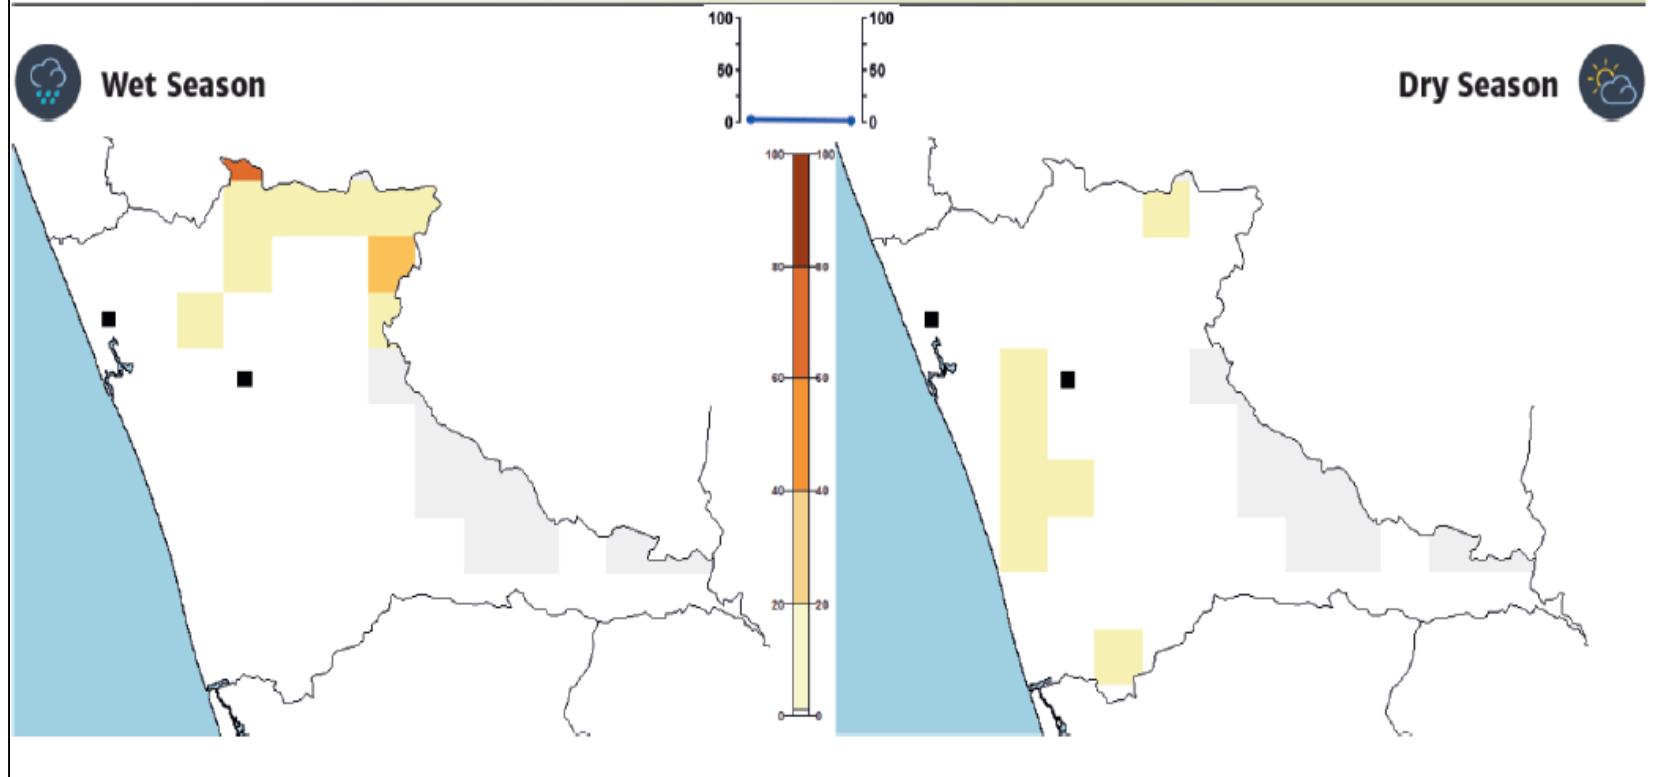

Thrissur Bird Atlas

Wetland residents

Baya Weaver

Ploceus philippinus

ആറ്റക്കുരുവി