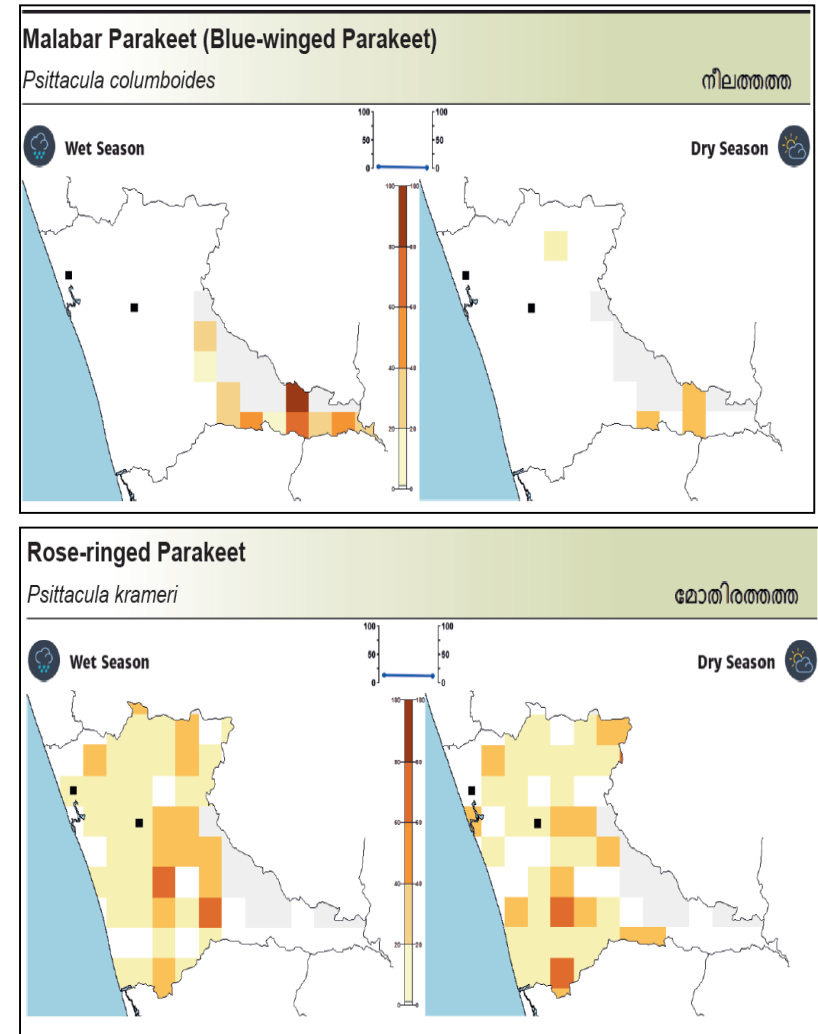

Thrissur Bird Atlas

Barbets & Parakeets